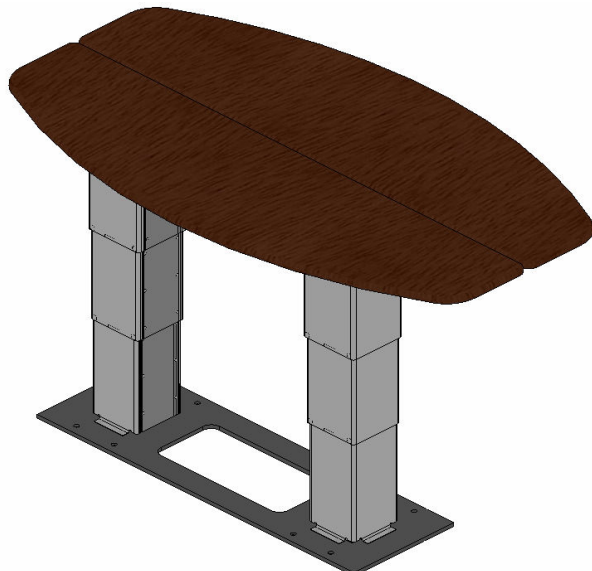

**ALL AIRCRAFT**

TABLE ASSEMBLY SHOWN AS SHIPPED

TABLE TOP NOT INCLUDED

**3537-004 CONFERENCE HI-LO  
TABLE ASSEMBLY – Automatic**

**FEATURES**

- AUTOMATIC OPERATION
- DESIGNED FOR EFFORTLESS DIVAN SEATING-TO-SLEEPING CONVERSIONS; TABLE DROPS TO WITHIN INCHES OF FLOOR
- DUAL-PEDESTAL DESIGN INCORPORATES SYNCHRONIZED MECHANICAL COLUMNS THAT PROVIDE TABLE STABILIZATION AND SMOOTH/EASY OPERATION
- PRE-ASSEMBLED FOR QUICK/EASY INSTALLATION; INSTRUCTIONS INCLUDED

**RECOMMENDED LOCATION(S)**

MAIN CABIN

**TABLE ASSEMBLY DIMENSIONS\***

EXTENDED: 28.12" H x 12.00" W (BASE) x 38.00" D (BASE)  
LOWERED: 10.85" H x 12.00" W (BASE) x 38.00" D (BASE)  
TOP PLATE: 48.50" D  
CENTER-TO-CENTER: 26"

\* APPROXIMATE MEASUREMENT; DOES NOT INCLUDE TABLE TOP

**WEIGHT\***

68 LBS.

\* DOES NOT INCLUDE TABLE TOP

**PART NUMBER**

3537-004-1

**TABLE ASSEMBLY SIZE/DIMENSIONS  
CAN BE CUSTOMIZED**