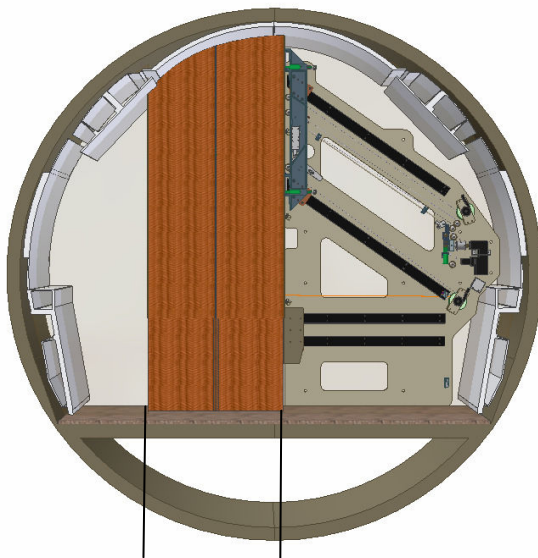

GULFSTREAM -- MODELS G400, G500, G550

DOOR PANEL SUPPORT PANEL

CUSTOMER-INSTALLED
BULKHEADS

LBL 20.0 RBL 4.0

3519-074-1 AUTOMATIC DOOR SHOWN

3519-074 SINGLE POCKET DOOR ASSEMBLY – Automatic or Manual

FEATURES

- AUTOMATIC OR MANUAL OPERATION
- SAFETY HINGES ALLOW DOOR TO ROTATE SHOULD SUDDEN CABIN DECOMPRESSION OCCUR
- PRE-ASSEMBLED FOR QUICK/EASY INSTALLATION; INSTRUCTIONS INCLUDED

DOOR TYPE

SINGLE BI-FOLD

RECOMMENDED LOCATION(S)

MID-CABIN

DOOR OPENING SIZE

24.00" (MAXIMUM)

POCKET SIZE REQUIRED

2.25" OR MORE

WEIGHT (WITHOUT COVERING)

42 LBS. (MANUAL)

46 LBS. (AUTOMATIC)