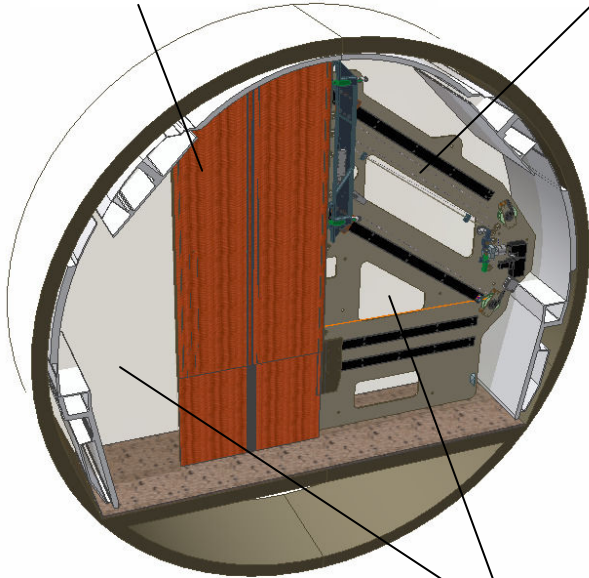

GULFSTREAM -- MODELS G400, G500, G550

DOOR PANEL SUPPORT PANEL

CUSTOMER-INSTALLED
BULKHEADS

LBL 20.0 RBL 4.0

3519-074-1 AUTOMATIC DOOR SHOWN

3519-074 SINGLE POCKET DOOR ASSEMBLY – Automatic or Manual

FEATURES

- AUTOMATIC OR MANUAL OPERATION
- SAFETY HINGES ALLOW DOOR TO ROTATE SHOULD SUDDEN CABIN DECOMPRESSION OCCUR
- PRE-ASSEMBLED FOR QUICK/EASY INSTALLATION; INSTRUCTIONS INCLUDED

DOOR TYPE

SINGLE BI-FOLD

RECOMMENDED LOCATION(S)

MID-CABIN

DOOR OPENING SIZE

24.00" (MAXIMUM)

POCKET SIZE REQUIRED

2.25" OR MORE

WEIGHT (WITHOUT COVERING)

42 LBS. (MANUAL)

46 LBS. (AUTOMATIC)