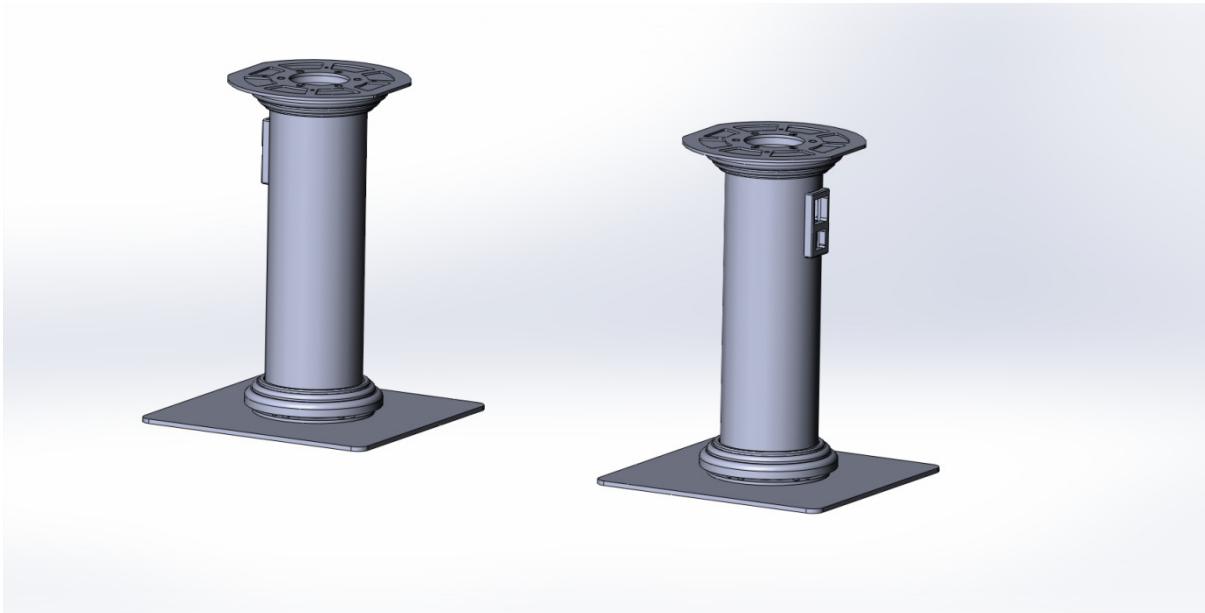

FIXED HEIGHT TABLE

Dual Pedestal
P/N 3546-013

Features:

- Additional pedestals can be added
- Preassembled for quick/easy installation
- Easy to disassemble for plating

Technical Specifications:

- Pedestal diameter: 3" to 10"
- Top plate and base plate are customizable
- Technical specs can be customized upon request

Aircraft Interior Pocket Doors • Tables • Monitor Lifts

Design, Engineering, and Manufacturing

Huntington Beach, CA 92649 USA

Tel: +1-714-895-5313 • Fax +1-714-895-3535

info@steecon.com • www.steecon.com