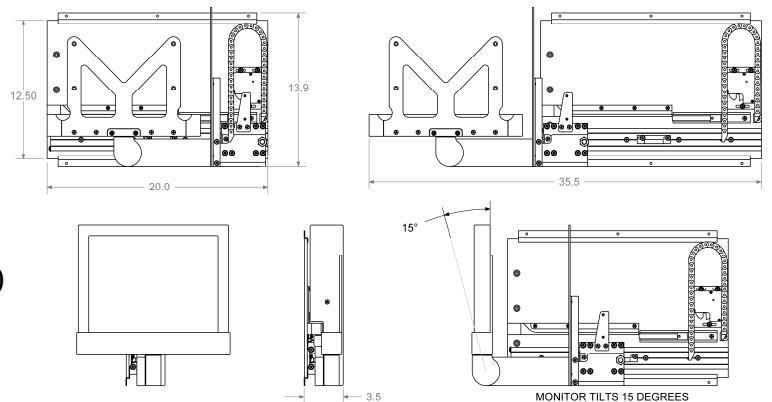

PULL-OUT / SWIVEL MONITOR ASSEMBLY
ELECTRIC / MANUAL OPERATION
P/N 3538-007

Monitor not included

Features:

- Deploys monitor from bulkhead into passageway
- When fully deployed, mount manually pivots up to 90° and tilts 15° for viewing adjustment
- Pivot point: edge/end
- Built to monitor specs
- Preassembled for quick/easy installation

Technical Specifications:

- Monitor size: 15"
- Assembly dimensions: 13.90" H x 20.00" W x 3.5" D
- Assembly weight: 8 lbs. without monitor
- Technical specs can be customized upon request

30 year industry leader in creative design solutions