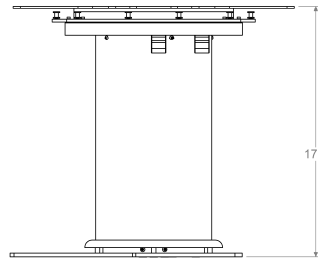

SINGLE PEDESTAL HI-LO TABLE
MANUAL OPERATION
TRANSLATING/ROTATING TABLE TOP
P/N 3537-025

Table top not included

Features:

- Top plate translates and rotates 45° for table top expansion
- Stows at coffee table height, deploys to dining table height
- Preassembled for quick/easy installation

Technical Specifications:

- Deployed dimensions:
25.3" H x 18.0" W (base) x 14.0" D (base)
- Stowed dimensions:
17.4" H x 18.0" W (base) x 14.0" D (base)
- Assembly weight: 35 lbs. without table top
- Technical specs can be customized upon request