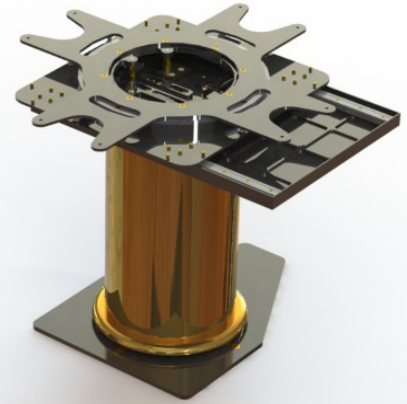

SINGLE PEDESTAL HI-LO TABLE
MANUAL OPERATION
TRANSLATING/ROTATING TABLE TOP
P/N 3537-025

Table top not included

Features:

- Top plate translates and rotates 45° for table top expansion
- Stows at coffee table height, deploys to dining table height
- Preassembled for quick/easy installation

Technical Specifications:

- Deployed dimensions:
25.3" H x 18.0" W (base) x 14.0" D (base)
- Stowed dimensions:
17.4" H x 18.0" W (base) x 14.0" D (base)
- Assembly weight: 35 lbs. without table top
- Technical specs can be customized upon request