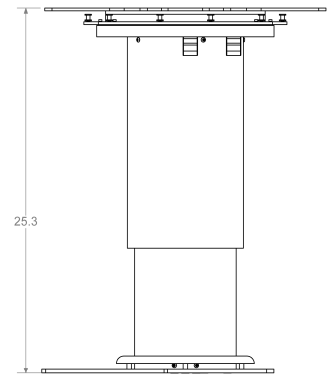

SINGLE PEDESTAL HI-LO TABLE
MANUAL OPERATION
TRANSLATING/ROTATING TABLE TOP
P/N 3537-025

Table top not included

Features:

- Top plate translates and rotates 45° for table top expansion
- Stows at coffee table height, deploys to dining table height
- Preassembled for quick/easy installation

Technical Specifications:

- Deployed dimensions:
25.3" H x 18.0" W (base) x 14.0" D (base)
- Stowed dimensions:
17.4" H x 18.0" W (base) x 14.0" D (base)
- Assembly weight: 35 lbs. without table top
- Technical specs can be customized upon request