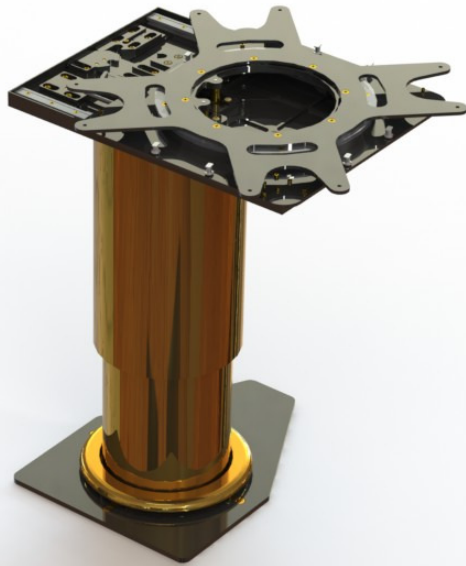

SINGLE PEDESTAL HI-LO TABLE
MANUAL OPERATION
TRANSLATING/ROTATING TABLE TOP
P/N 3537-025

Table top not included

Features:

- Top plate translates and rotates 45° for table top expansion
- Stows at coffee table height, deploys to dining table height
- Preassembled for quick/easy installation

Technical Specifications:

- Deployed dimensions:
25.3" H x 18.0" W (base) x 14.0" D (base)
- Stowed dimensions:
17.4" H x 18.0" W (base) x 14.0" D (base)
- Assembly weight: 35 lbs. without table top
- Technical specs can be customized upon request